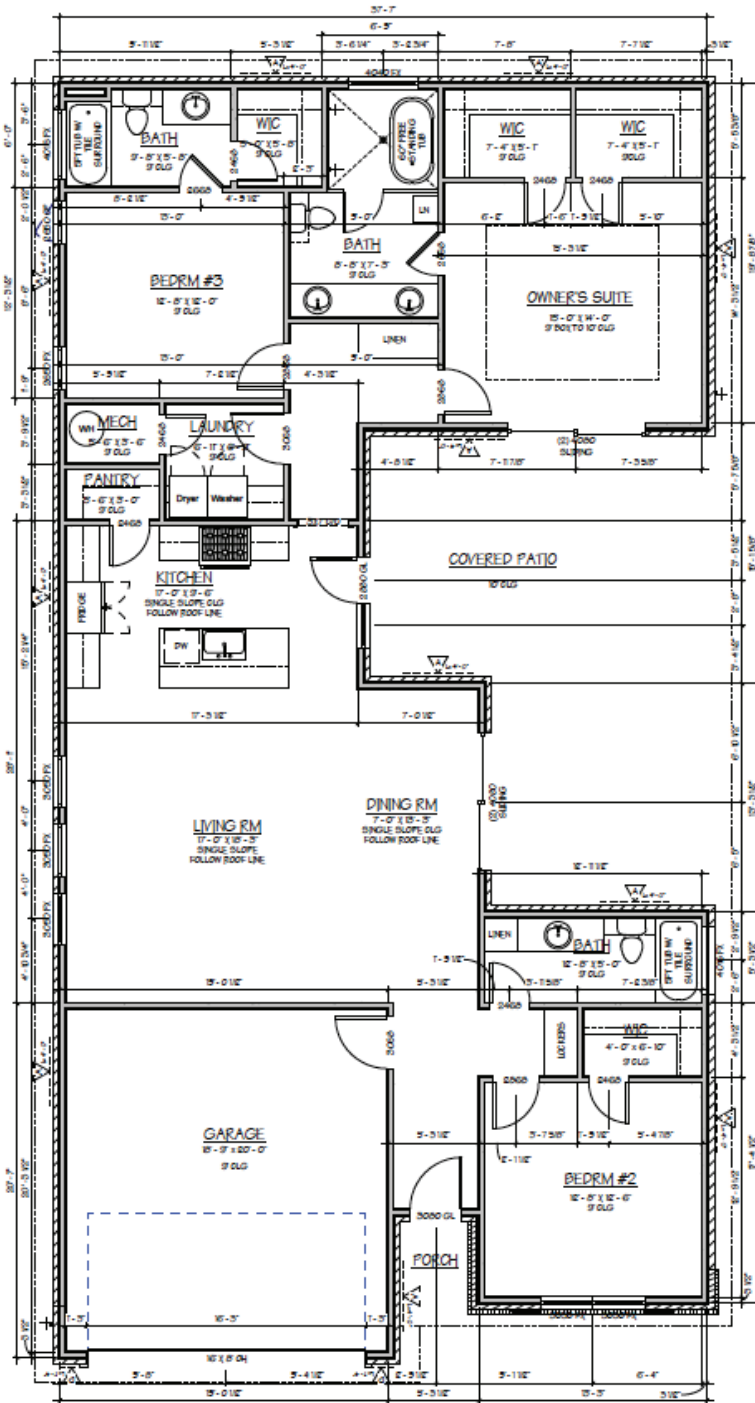

4529 22ND PLACE

1931 SF | 3 BEDROOM, 3 BATH, 2 CAR GARAGE

2 FLOOR PLAN
1/4" = 1'-0"